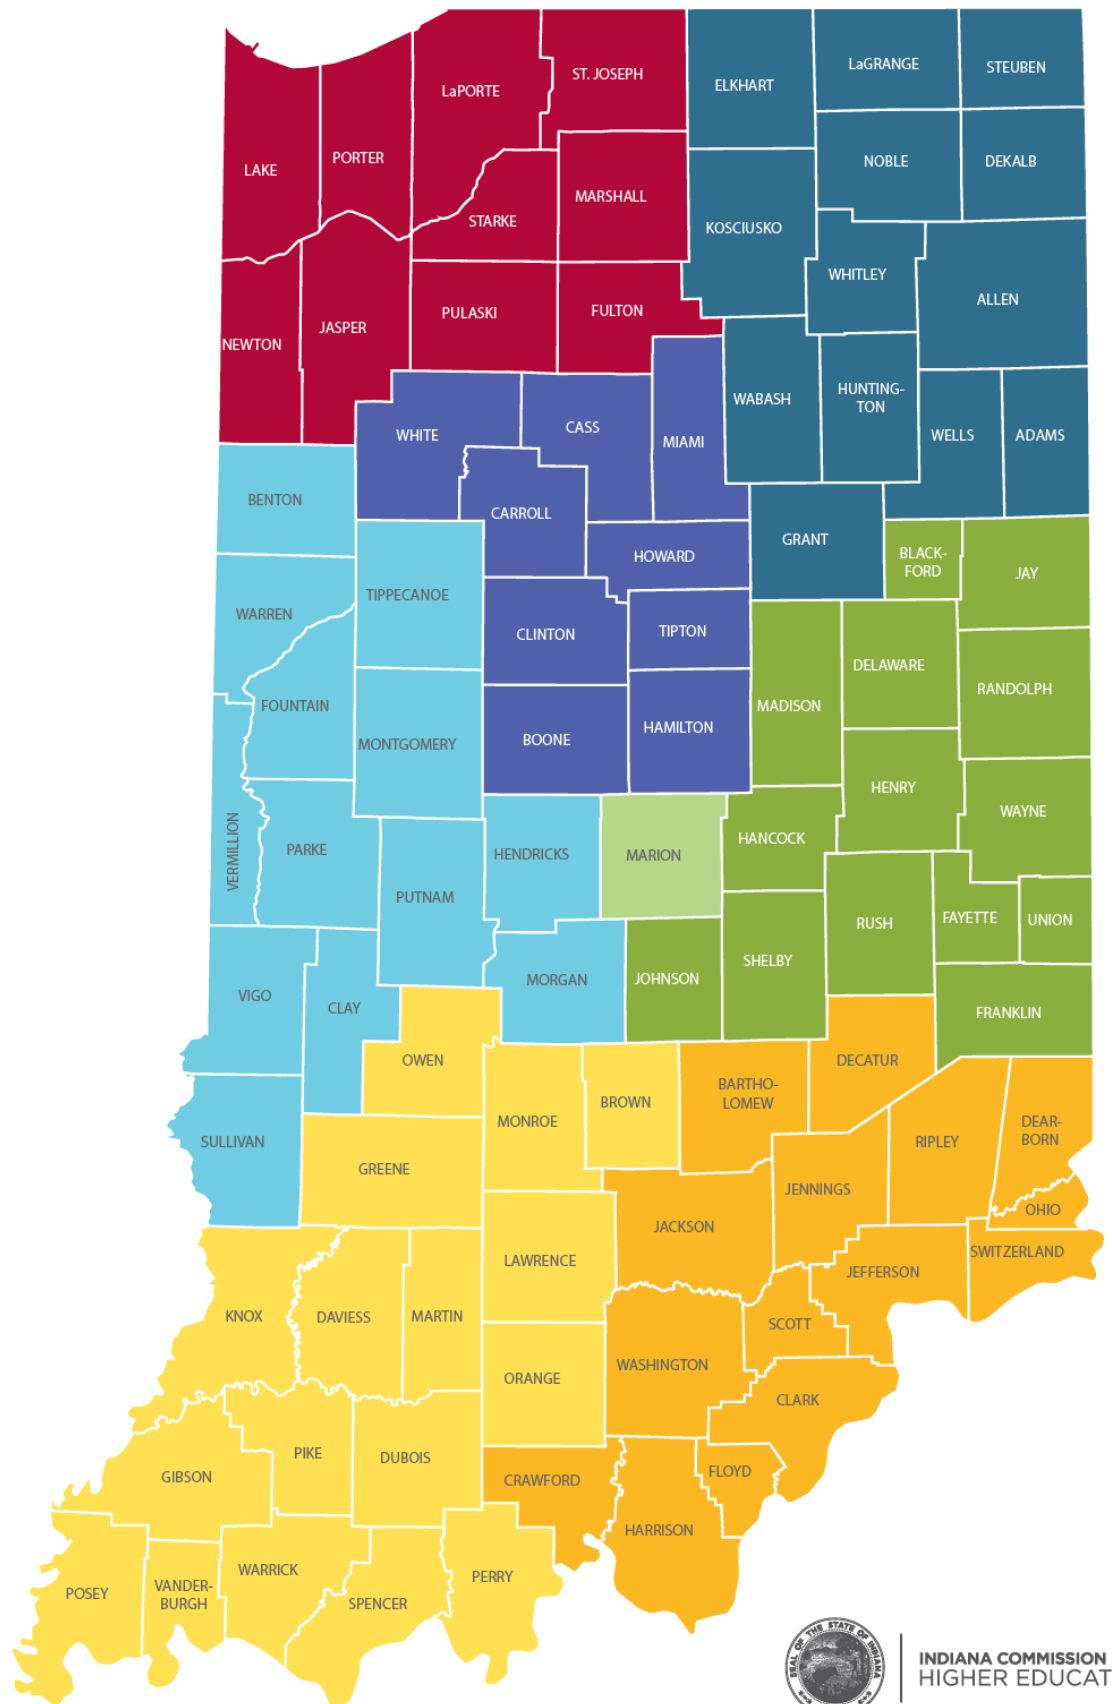

Outreach Coordinator Regions

Northwest Region
Outreach Coordinator
Fred Jackson
FJackson@che.in.gov
317-617-0362

Northeast Region
Outreach Coordinator
Dr. Verleash Jones
VJones@che.in.gov
317-617-0237

West Region
Outreach Coordinator
Rachel Meyer
RMeyer@che.in.gov
317-447-4870

North Central Region
Outreach Coordinator
Amy Parraga
AParraga@che.in.gov
317-617-0223

Central Region
Outreach Coordinator
Greg Harrell
GHarrell@che.in.gov
317-617-0318

East Region
Outreach Coordinator
Ali Szymanski
ASzymanski@che.in.gov
317-617-0249

Southwest Region
Outreach Coordinator
Breasha Pruitt
BPruitt@che.in.gov
317-617-0317

Southeast Region
Outreach Coordinator
Heather Cooper
HCooper@che.in.gov
317-617-0329

INDIANA COMMISSION
HIGHER EDUCATION